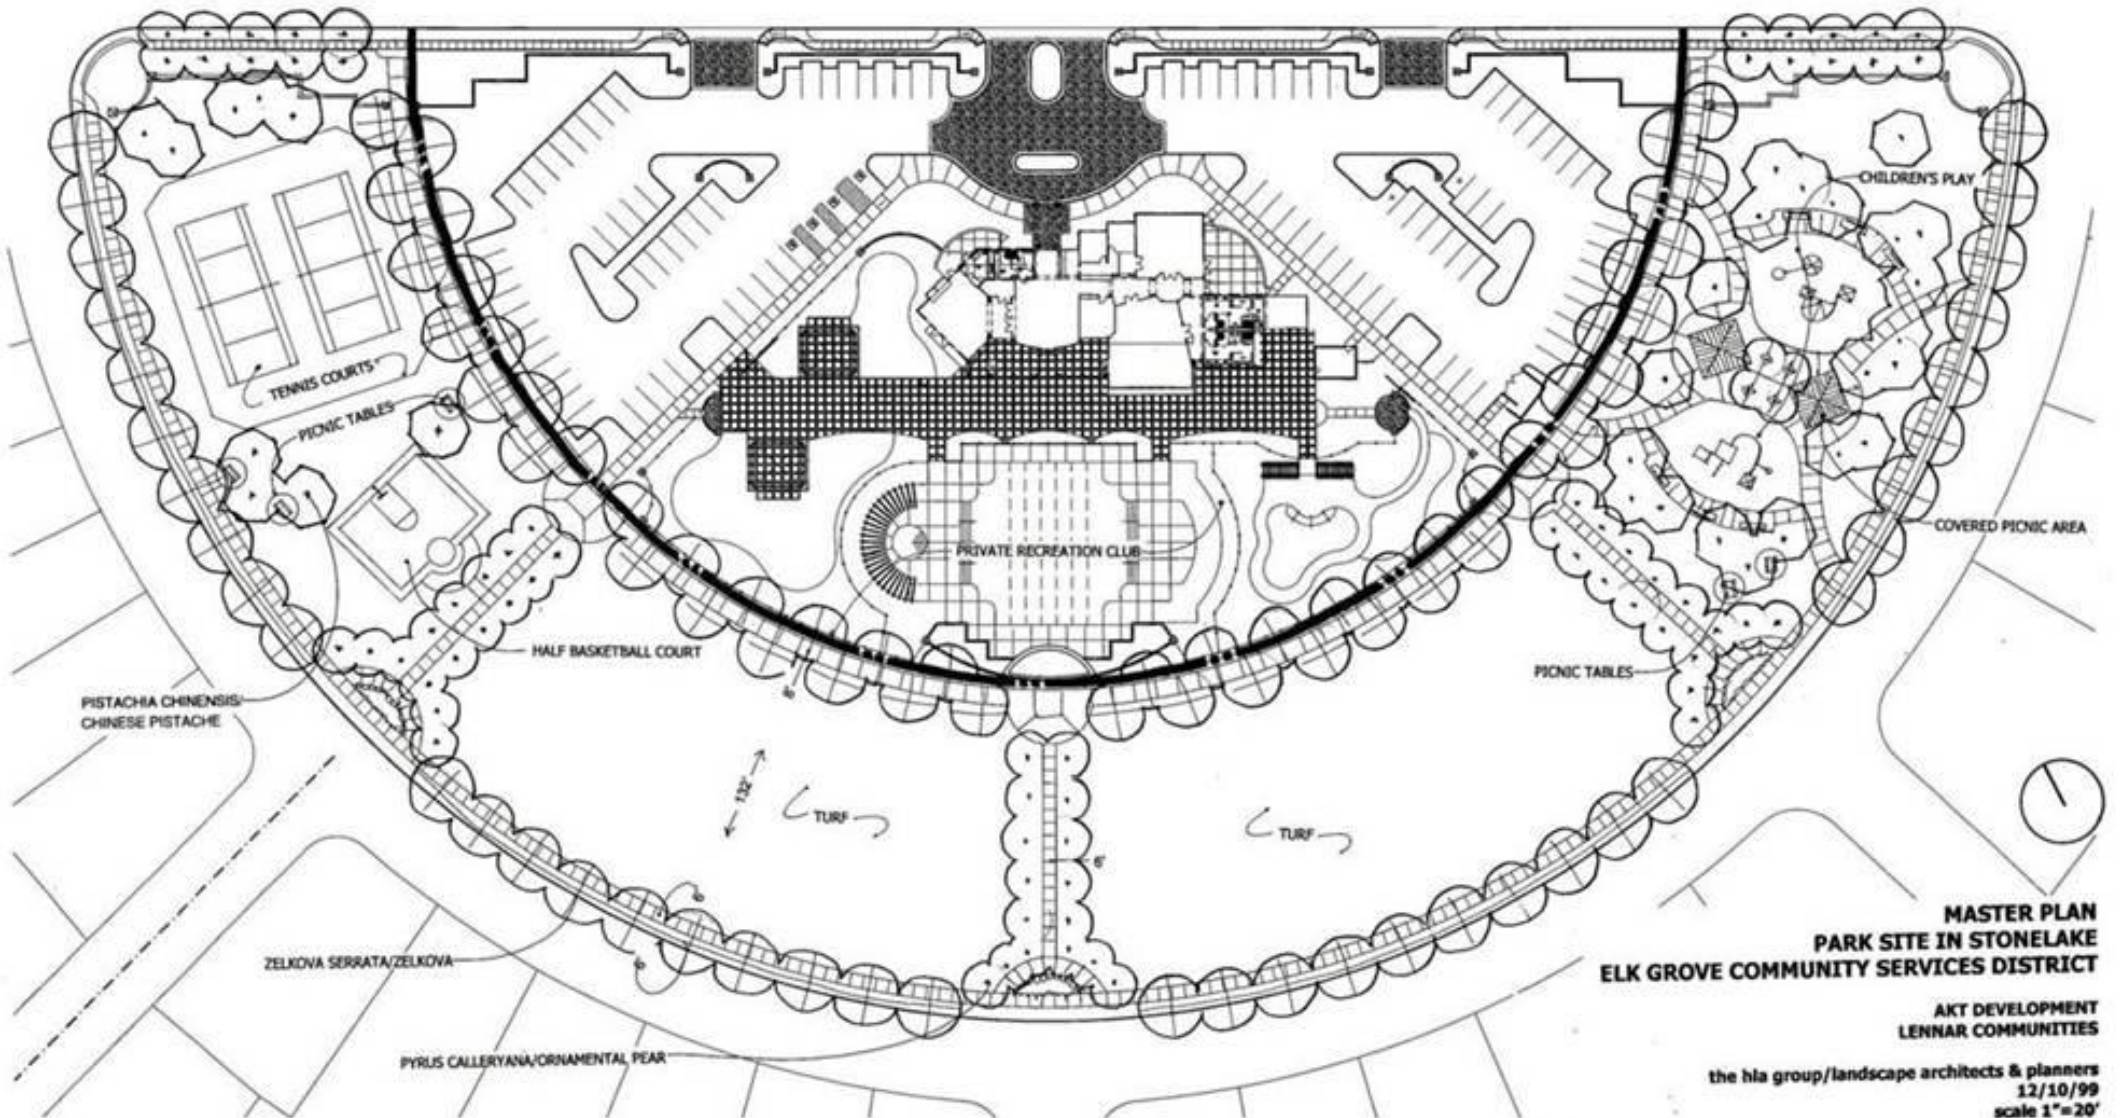

# HOUDE PARK

**MASTER PLAN  
PARK SITE IN STONELAKE  
ELK GROVE COMMUNITY SERVICES DISTRICT**

**AKT DEVELOPMENT  
LENNAR COMMUNITIES**

the hla group/landscape architects & planners  
12/10/99  
scale 1"=20'